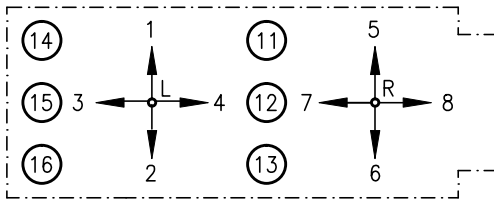

TP-T-011

Portable control station T-011, insulated IP65
Dimensions see sheet TI-T011

TP-T-011

Fittings:

Pos. 1-4, 5-8... controller

Pos. 11-16... control devices $\varnothing 22,5$ mm
or 16 mm programm

Photo with VCS0 controller,
control devices $\varnothing 22,5$ mm,
rotating cable entry

Type		Spobu Id.Nr.	
T-011	Portable control station, yellow - without bores - without inserts - with shoulder straps - roll-over bar - rotating cable entry (M32x1,5 for cable $\varnothing 13,5-20$ mm)	20371	
TC011	Portable control station , yellow - with bores in cover: pos. 1-4 + 5-8 VCS0 controller pos. 11, 12, 14-16 $\varnothing 22,5$ mm pos. 13 $\varnothing 16,2$ mm - without inserts - with shoulder straps - roll-over bar - rotating cable entry (M32x1,5 for cable $\varnothing 13,5-20$ mm)		